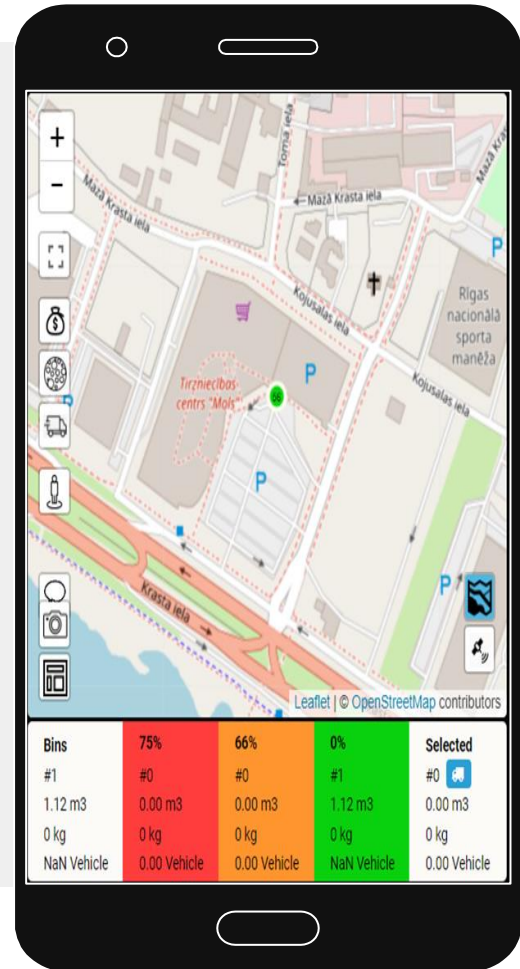

SISTĒMAS ATSKAITES